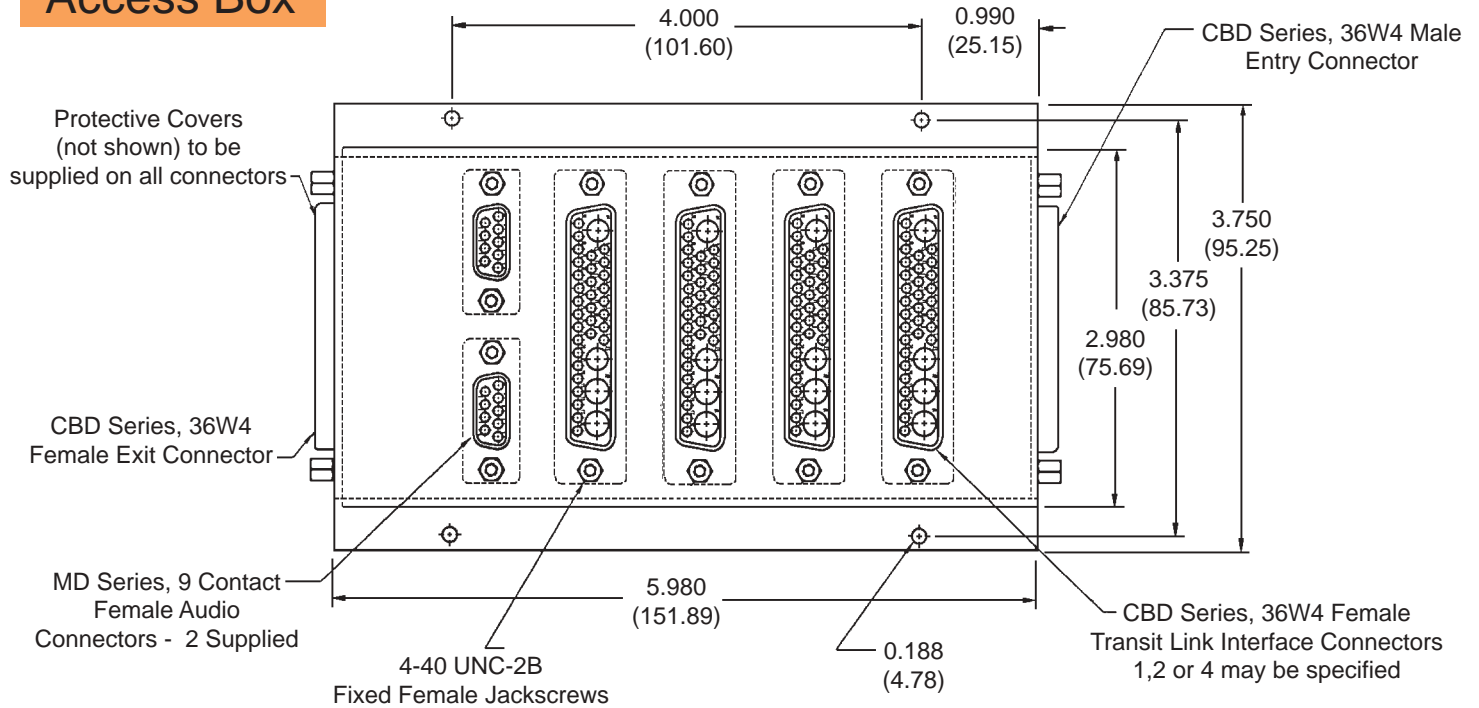

Access Box

Part Number	Description
SK2609-1	2 audio connectors, 1 36W4 interface connector and exit connector
SK2609-2	2 audio connectors, 2 36W4 interface connectors and exit connector
SK2609-3	2 audio connectors, 4 36W4 interface connectors and exit connector
SK2609-4	2 audio connectors, 1 36W4 interface connector without exit connector
SK2609-5	2 audio connectors, 2 36W4 interface connectors without exit connector
SK2609-6	2 audio connectors, 4 36W4 interface connectors without exit connector