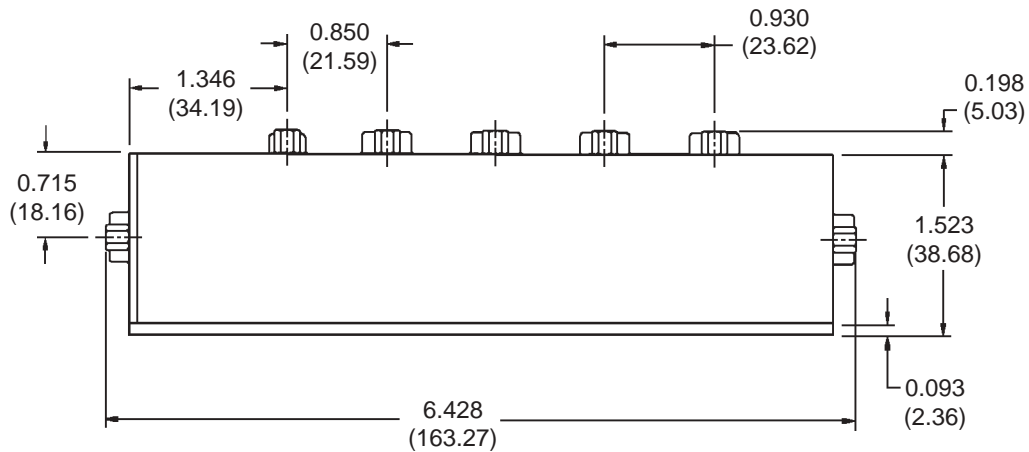

Access Box

Part Number	Description
SK2609-1	2 audio connectors, 1 36W4 interface connector and exit connector
SK2609-2	2 audio connectors, 2 36W4 interface connectors and exit connector
SK2609-3	2 audio connectors, 4 36W4 interface connectors and exit connector
SK2609-4	2 audio connectors, 1 36W4 interface connector without exit connector
SK2609-5	2 audio connectors, 2 36W4 interface connectors without exit connector
SK2609-6	2 audio connectors, 4 36W4 interface connectors without exit connector